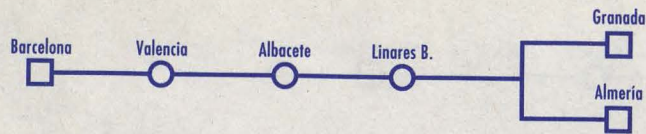

BARCELONA - GRANADA/ALMERÍA

T
17

Nº de tren:	697	697	997	11997	11997
Tipo de tren:	IC	IC	★	★	★
Plazas:	PT	T	T	T	T
Prestaciones:	☎ II	☎ II	II	☎	☎
Circulación:	MJS	MJS	LMXJVD		
Notas:	1	2	3	4	4

Cod. Est.	Km.	Estación	ORIGEN						
71801	0	Barcelona-Sants	Sa	08 00	08 00	19 00	21 03	21 03	
71500	88	Tarragona		08 51	08 51	19 56	22 04	22 04	
65410	100	Salou		09 13	09 13	20 08	22 24	22 24	
65402	148	L'Aldea-Amposta-Tortosa		09 45	09 45	20 41	23 06	23 06	
65314	193	Ulldecona				20 53			
65312	219	Vinaròs		10 03	10 03		23 30	23 30	
65311	225	Benicarló-Peñíscola		10 09	10 09				
65300	296	Castelló de la Plana		10 44	10 44	21 36	00 18	00 18	
65200	336	Sagunt				22 05			
65003	369	València-Cabanyal					01 01	01 01	
65000	369	València-Estacio del Nord		11 31	11 31	22 50			
64100	425	Xàtiva		12 15	12 15	23 30			
60800	496	Almansa				00 10			
60600	576	Albacete		13 31	13 31	00 48	03 24	03 24	
60500	652	Villarrobledo		14 04	14 04				
60406	670	Socuellamos	14 15	14 15					
60400	711	Alcázar de San Juan	LL	14 46	14 46	01 46	04 52	04 52	
60400	711	Alcázar de San Juan		15 06	15 06	02 06	05 12	05 12	
50100	760	Manzanares		15 34	15 34		05 43	05 43	
50102	787	Valdepeñas		15 49	15 49		06 03	06 03	
50207	858	Vilches		16 42	16 42	03 37			
50300	877	Linares-Baeza		17 18	17 18	04 20	07 36	07 36	
56004	916	Jódar-Ubeda		17 45	17 45	04 50	08 07	08 07	
56009	963	Cabra del Santo Cristo-Alícun		18 39	18 39				
56100	994	Moreda		19 10	19 10	06 20	09 49	09 49	
56100	0	Moreda		Sa		19 20			09 59
56200	25	Guadix			19 42			10 26	
56301	56	Fiñana			20 05			11 09	
56312	124	Almería	LL		21 10			12 10	
56100	994	Moreda	Sa	19 37		06 21	10 10		
57003	1018	Iznalloz			19 59	06 47	10 32		
05000	1051	Granada		LL	20 29	07 20	11 00		

NOTAS:
1 García Lorca. Circula diario del 20-12-98 al 6-01-99 y del 26-03 al 5-04-99. Lleva clase preferente cuando circula diario.
2 García Lorca. Circula diario del 20-12-98 al 6-01-99 y del 26-03 al 5-04-99.
3 Gibraltar. No circula 23, 24, 31-12-98 y 26-03-99. Circula 19 y 26-12-98 y 3-04-99.
4 Alhambra. Circula 23-12-98, 26 y 27-03-99.